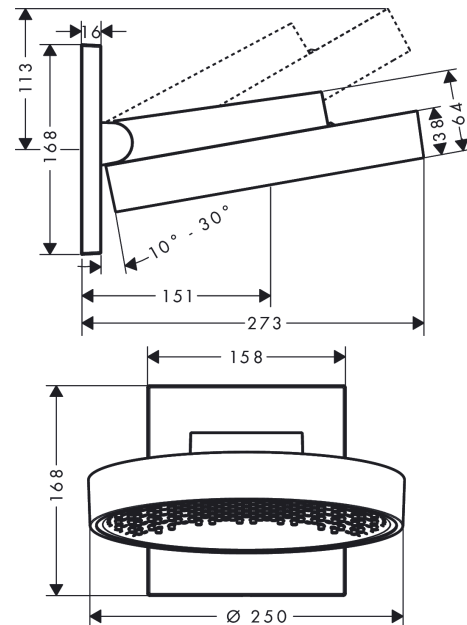

Rainfinity
Overhead shower 250 1jet EcoSmart with wall connector
 Surfaces: **chrome** Art. no. : **26227000**

Description

product features

- Consists of: overhead shower, shower arm
- spout 273 mm long
- middle spray disc: 151 mm
- Shower head size: 250 mm
- shower arm vertically inclinable by 10-30°
- Spray pattern: PowderRain
- maximum flow rate 9.4 l/min at 3 bar
- Flow rate PowderRain (at 3 bar): 9 l/min at 3 bar
- spray disc surface: graphite
- Spray face: aluminium
- overhead shower removable for cleaning
- Installation: wall
- Connection thread 1/2"

Article Details

Price excl. VAT

£ 650.00

Technology

Product image

Scale drawing

Rainfinity
Overhead shower 250 1jet EcoSmart with wall connector
 Surfaces: **chrome** Art. no. : **26227000**

Flowchart

The consumption was measured in combination with the appropriate fittings (thermostat/mixer/in-wall valve) to reflect actual application in practice.

Rainfinity
Overhead shower 250 1jet EcoSmart with wall connector
Surfaces: chrome Art. no. : 26227000