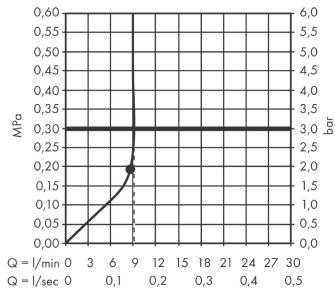

Rainfinity
Overhead shower 250 1jet EcoSmart with wall connector
 Surfaces: **chrome** Art. no. : **26227000**

Description

product features

- Consists of: overhead shower, shower arm
- spout 273 mm long
- middle spray disc: 151 mm
- Shower head size: 250 mm
- shower arm vertically inclinable by 10-30°
- Spray pattern: PowderRain
- maximum flow rate 9.4 l/min at 3 bar
- Flow rate PowderRain (at 3 bar): 9 l/min at 3 bar
- spray disc surface: graphite
- Spray face: aluminium
- overhead shower removable for cleaning
- Installation: wall
- Connection thread 1/2"

Article Details

Price excl. VAT

£ 650.00

Technology

Product image

Scale drawing

Rainfinity
Overhead shower 250 1jet EcoSmart with wall connector
 Surfaces: **chrome** Art. no. : **26227000**

Flowchart